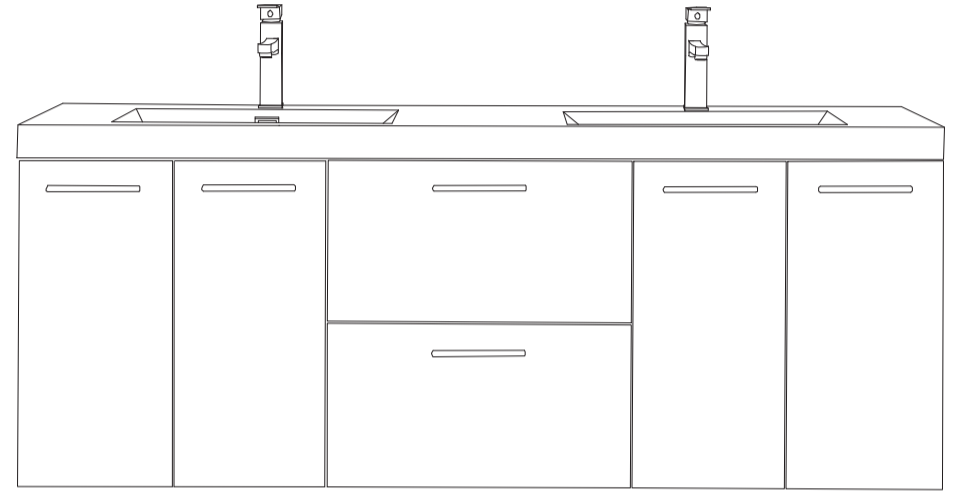

VIVA

MODLE NO : EVVN823-72GR-DS

- Please check your product packaging to make Sure the included accessories are in the "list of standard accessories".if any parts are missing, please contact your local dealer immediately
- Do not allow any sharp objects to come in contact with the cabinet,as it will scratch the surface
- Continuous and prolonged exposure to direct sunlight may cause discoloration to the wood.
- Continuous and prolonged exposure to direct sunlight may cause discoloration to the wood.
- Please avoid using cleaning products that contain bleach or ammonia.
- Wood surface should only be cleaned with wood care products such as soapy water or furniture polish.