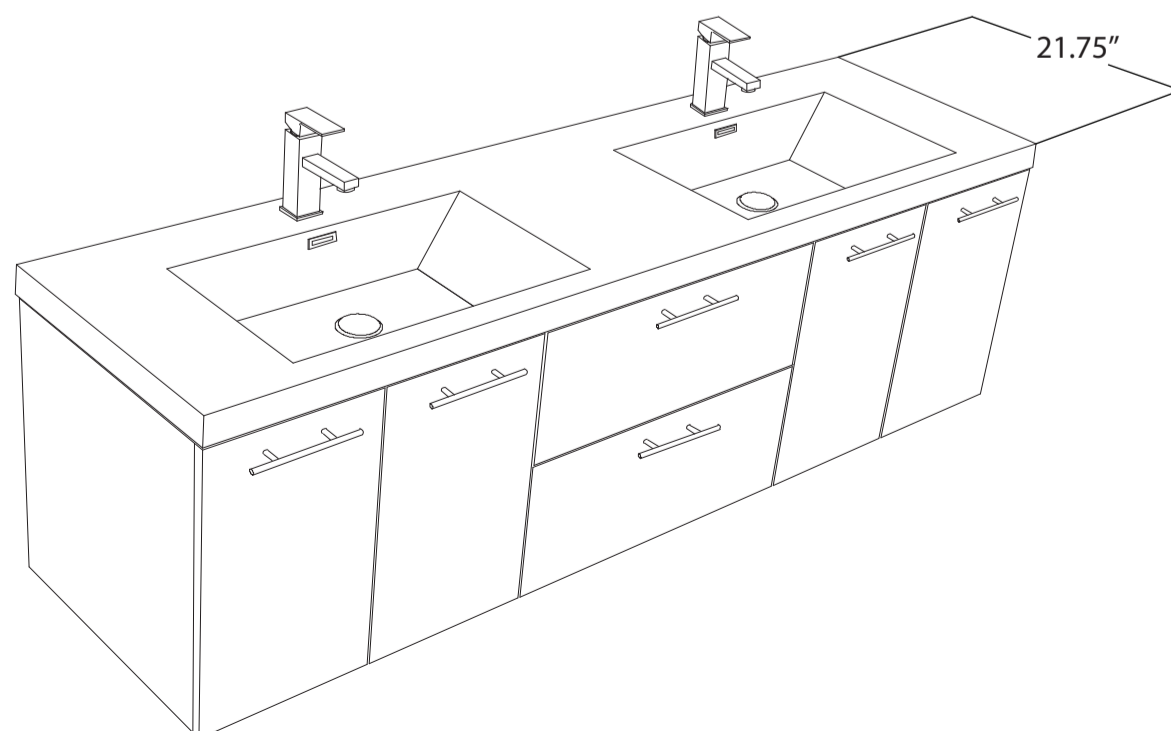

VIVA

MODLE NO : EVVN823-72GR-DS

- Please check your product packaging to make Sure the included accessories are in the "list of standard accessories".if any parts are missing, please contact your local dealer immediately
- Do not allow any sharp objects to come in contact with the cabinet,as it will scratch the surface
- Continuous and prolonged exposure to direct sunlight may cause discoloration to the wood.
- Continuous and prolonged exposure to direct sunlight may cause discoloration to the wood.
- Please avoid using cleaning products that contain bleach or ammonia.
- Wood surface should only be cleaned with wood care products such as soapy water or furniture polish.